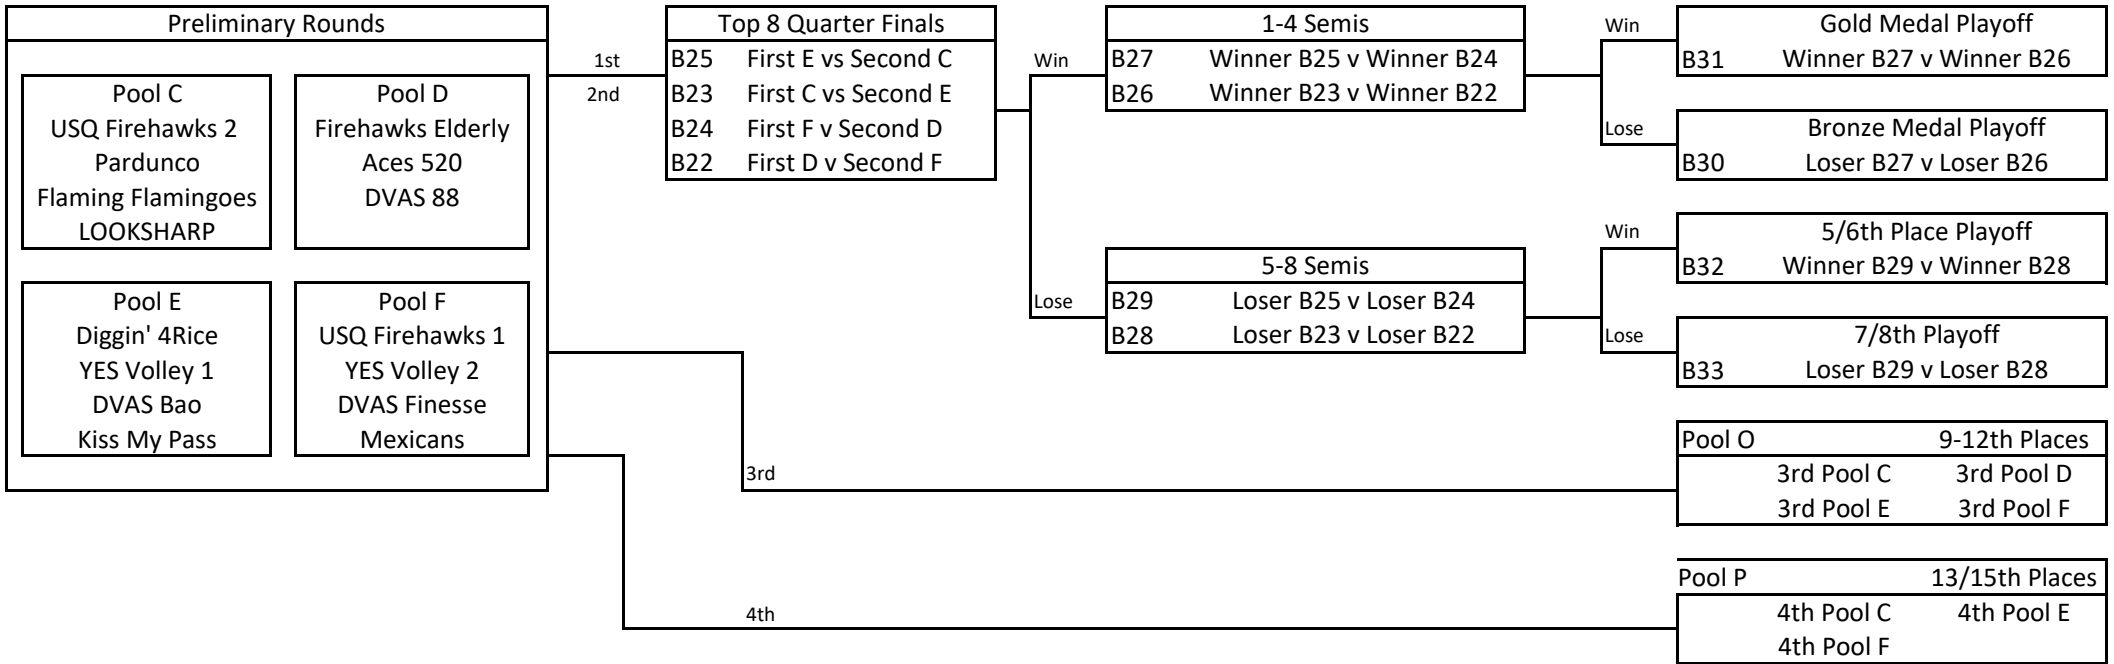

B Grade - 15 Teams

Pools will play the other Pool Teams once